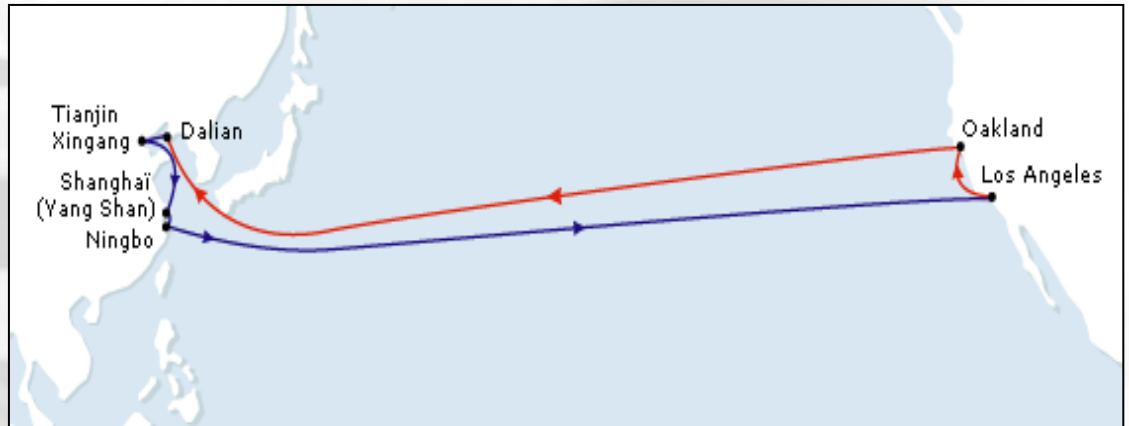

Bohai Rim (USW 3)

Import Rotation: Dalian, Tianjin Xingang, Shanghai Yang Shan, Ningbo – Los Angeles, Oakland

Export Rotation: Los Angeles, Oakland – Dalian, Tianjin Xingang, Shanghai Yang Shan, Ningbo

Key Service Features:

- o North & Central China to Los Angeles & Oakland
- o Ningbo direct to Los Angeles – 14 days
- o Highly personalized customer service
- o Extensive intermodal network
- o Fast, reliable transit times
- o 24 hour documentation

Import From/To	Los Angeles	Oakland
Dalian	19	23
Tianjin Xingang	18	22
Shanghai	16	20
Ningbo	14	18

Port	Terminal
Dalian	Dalian Port Cntr Terminal
Tianjin Xingang	Tianjin Container Terminal
Shanghai	Yanshan Terminal Phase 3
Ningbo	Gangji Terminal
Los Angeles	APM Pier 400
Oakland	SSA Berth 58

Export From/To	Dalian	Tianjin Xingang	Shanghai	Ningbo
Los Angeles	22	23	25	27
Oakland	18	19	21	23