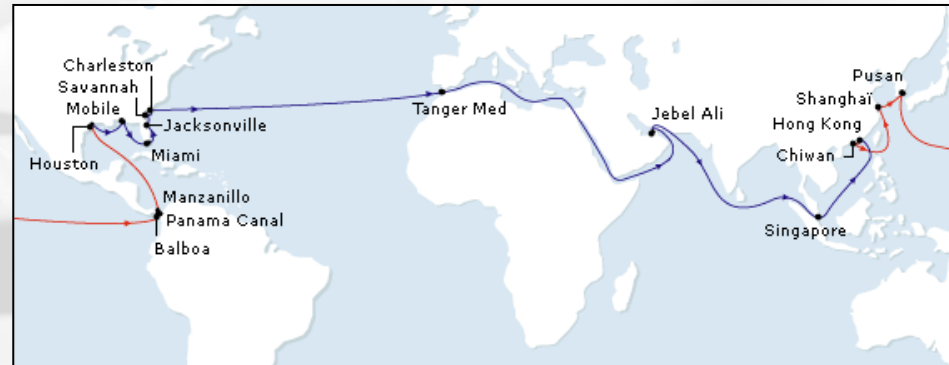

# PEX 3

**Import Rotation:** Jebel Ali, Singapore, Hong Kong, Chiwan, Shanghai, Pusan – Houston, Mobile, Miami, Jacksonville, Savannah, Charleston

**Export Rotation:** Houston, Mobile, Miami, Jacksonville, Savannah, Charleston – Tangier, Jebel Ali, Singapore, Hong Kong, Chiwan, Shanghai, Pusan

**Key Service Features:**

- o China direct service to US Gulf & S. Atlantic
- o US Gulf & S. Atlantic to Tangier & Jebel Ali
- o Highly personalized customer service
- o Extensive intermodal network
- o Fast, reliable transit times
- o 24 hour documentation

Export From/To	Tangier	Jebel Ali	Singapore	Hong Kong	Chiwan	Shanghai	Pusan
Houston	20	33	45	50	51	53	54
Mobile	18	31	43	48	49	51	53
Miami	16	29	41	46	47	49	51
Jacksonville	14	27	39	44	45	47	49
Savannah	13	26	38	43	44	46	48
Charleston	12	25	37	42	43	45	47

Port	Terminal
Jebel Ali	Dubai Port World/Port Authority
Singapore	Pasir Pan Jang Terminal
Hong Kong	Hong Kong Int'l Terminal
Chiwan	Qianhaiwan Free Trade Port
Shanghai	Yanshan Terminal Phase 3
Pusan	Hutchison Busan Container Term
Houston	Bayport Container Terminal
Mobile	APM Terminals
Miami	South Florida Container Term
Jacksonville	APM Terminal Jacksonville
Savannah	Garden City Terminal
Charleston	Wando Welch Terminal
Tangier	Tanger Med Terminal